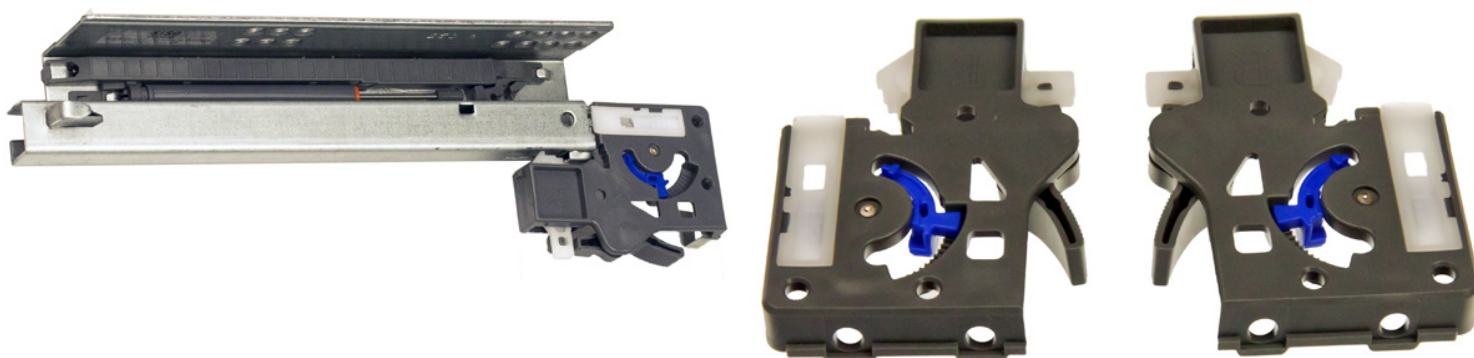

PRODUCT SHEET

Description:

Invis. Semi Ext. Slide, Self closing, Pre-Zinc, 250mm, W/Quick Release & Inner Dampers

Item number:

16.13.530-0

Units	Box	Carton	HS Code	Barcode
Pair	1	10	8302420090	
				5704866001052