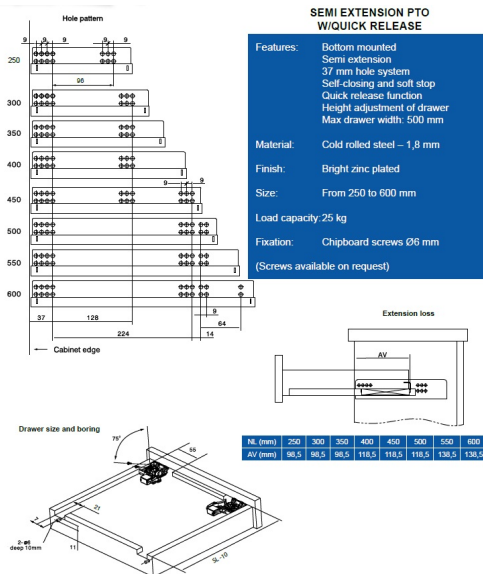

PRODUCT SHEET

Description:

Invis. Semi Ext. Slide, Self closing, Pre-Zinc, 250mm, W/Quick Release & Inner Dampers

Item number:

16.13.530-0

Units	Box	Carton	HS Code	Barcode
Pair	1	10	8302420090	
				5704866001052