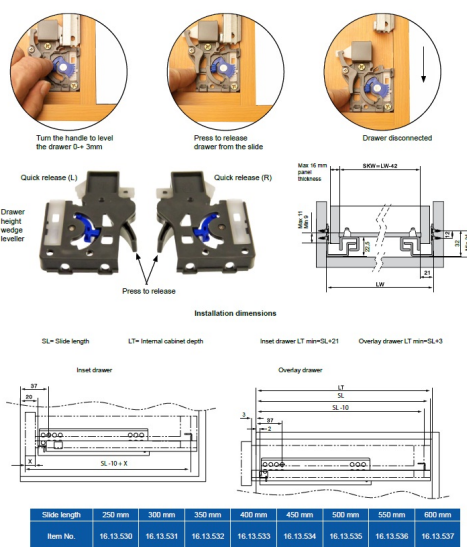

PRODUCT SHEET

Description:

Invis. Semi Ext. Slide, Self closing, Pre-Zinc, 250mm, W/Quick Release & Inner Dampers

Item number:

16.13.530-0

Units	Box	Carton	HS Code	Barcode
Pair	1	10	8302420090	
				5704866001052